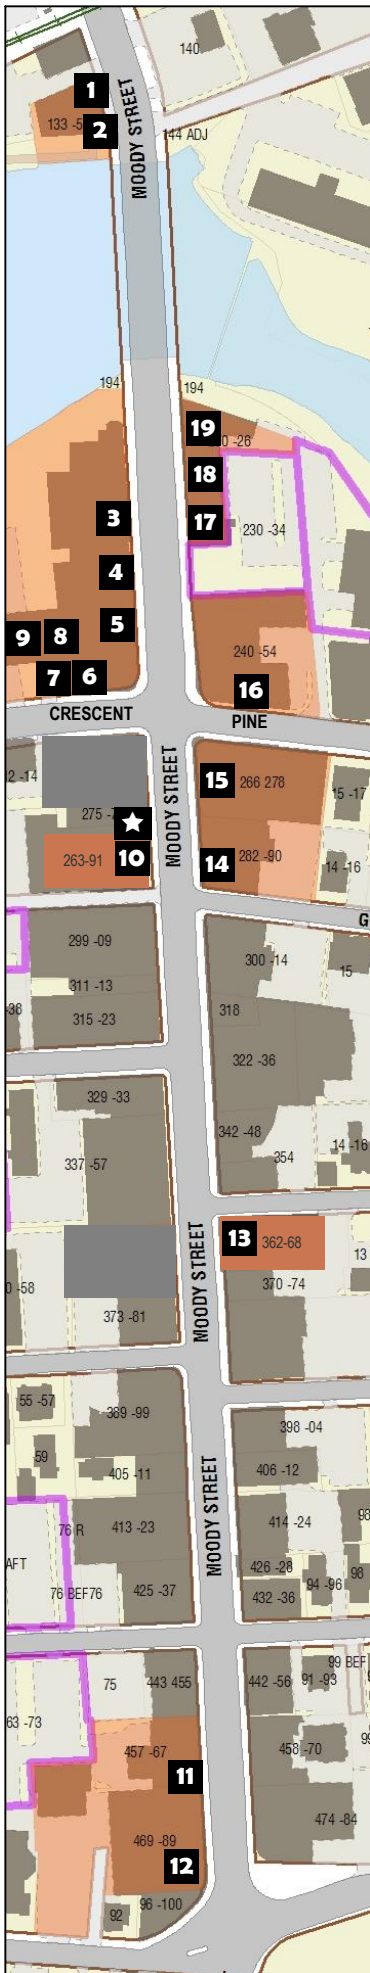

# Waltham Art Windows Walking Map

- 1** Christopher Abrams
- 2** Joan Wolcott  
139 Moody Street
- 3** Natalie MacFarland
- 4** Andrea Newland and Amanda Accardi
- 5** Joshua Winer  
209–241 Moody Street
- 6** Chris Taylor
- 7** Clare Asch
- 8** Cathleen Daley
- 9** Eleanor Goud  
3 Crescent Street
- 10** Susan Post  
289 Moody Street
- 11** Elli Crocker  
463 Moody Street
- 12** Joe Carpineto  
489 Moody Street
- 13** River Street Artists  
Kelley Harwood, Liza Bingham, Tom Holdcamper, Kirstin Lamb,  
Yvonne Parma, Mary Palmer Ruth, Ellen Solari  
366 Moody Street
- 14** Sean Downey  
290 Moody Street
- 15** Rich Brown and Beecher Cotton  
270 Moody Street
- 16** Bobby Vilinsky  
0 Pine Street (side of 256 Moody Street)
- 17** Michael B. Wilson
- 18** Todd Douglas Cahill
- 19** Antoinette M. Winters  
200 Moody Street